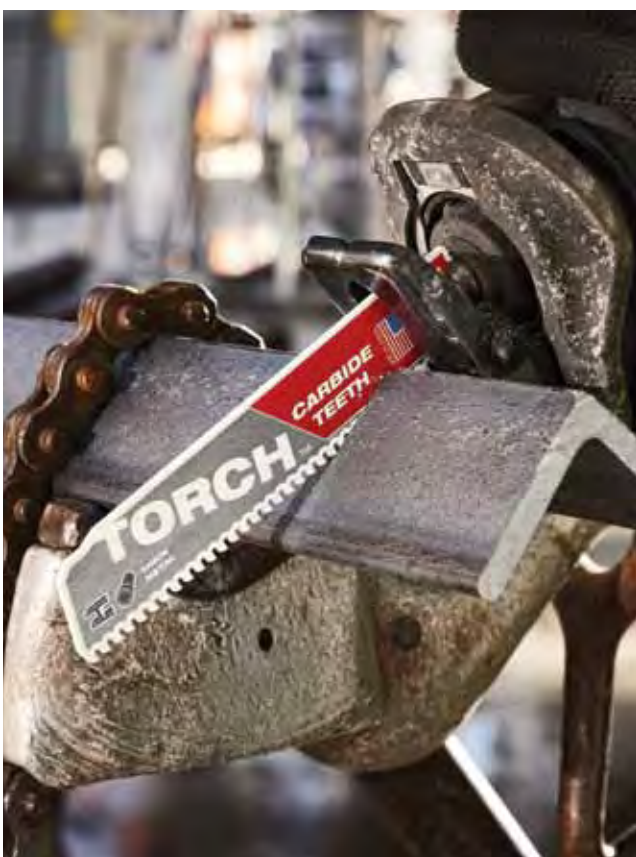

Karbidne testerice Metal: TORCH™ Heavy-Duty